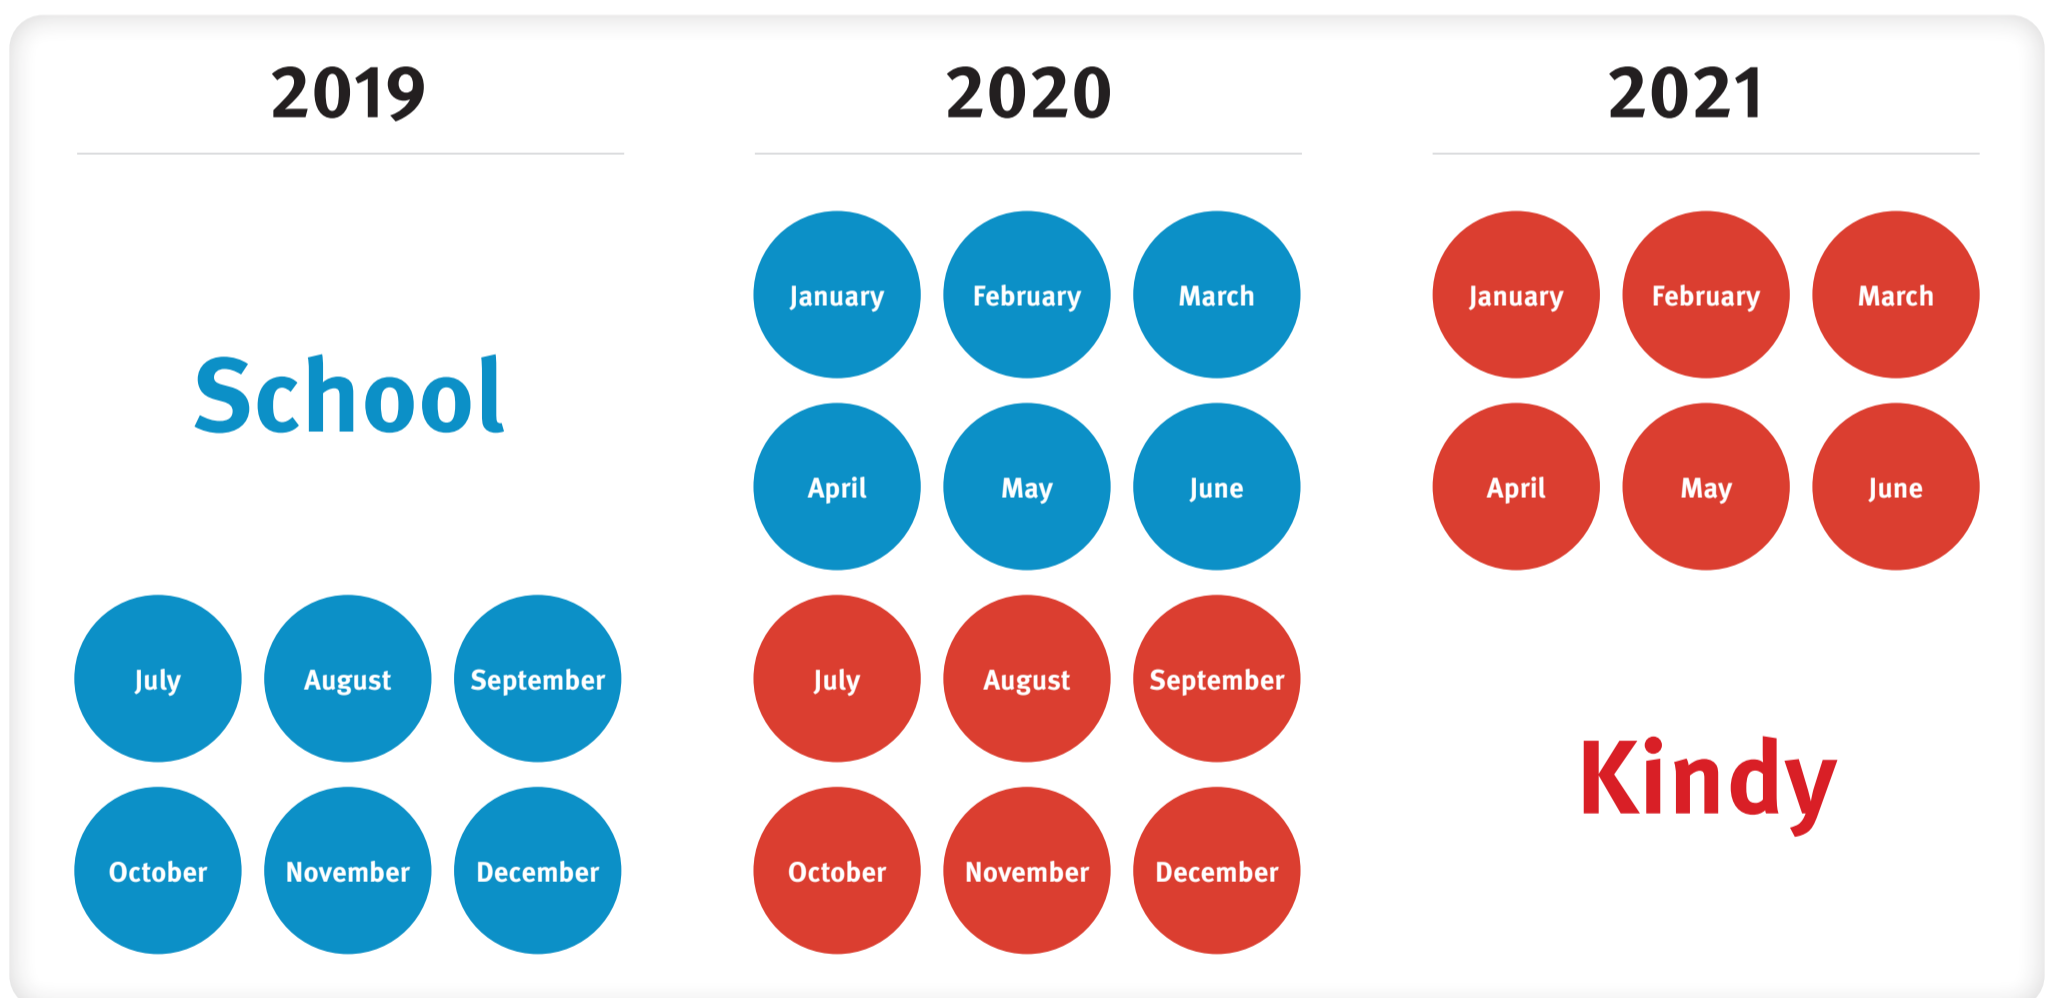

Does my child start kindy or school in 2025?

Born in blue, school is for you.
Born in red, it's kindy instead.

You can also use the kindy calculator
to see when your child starts kindy or school.
www.qld.gov.au/KindyAgeCalculator